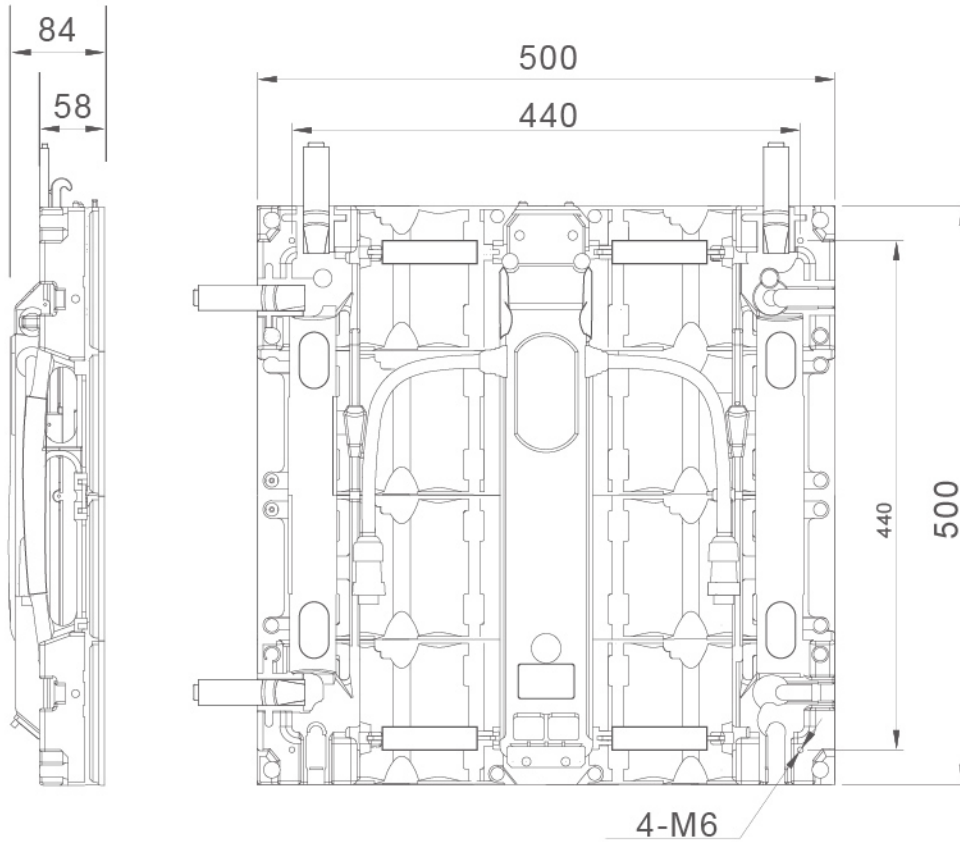

FLAT PANEL AND CORNER PANEL OPTIONAL

05

CORNER PANEL

Corner panel is optional for creative right angle LED display solution.

FLAT PANEL

Flat panel is optional for building standard straight screen.

Flat panel and corner panel are compatible with standard wave panel.

06

STACKING AND HANGING SYSTEM OPTIONAL

Hanging System

User friendly system design, total solution package for stacking and hanging applications.

Stacking System

SPECIFICATIONS

Part Number	IL-RSS-IRX2	IL-RSS-IRX3	IL-RSS-ORX6
Pixel Pitch	2.9mm	3.9mm	6.25mm
Physical Density	112,896pixels/m ²	65,536pixels/m ²	25,600pixels/m ²
LED Arrangement	3 IN 1 SMD	3 IN 1 SMD	3 IN 1 SMD
Module Resolution	168×42pixels	128×32pixels	80×20pixels
Module Dimension	500×125mm (19.69×4.92in)	500×125mm (19.69×4.92in)	500×125mm (19.69×4.92in)
Cabinet Resolution	168×168pixels	128×128pixels	80×80pixels
Cabinet Dimension	500×500×84mm (19.69×19.69×3.31in)	500×500×84mm (19.69×19.69×3.31in)	500×500×84mm (19.69×19.69×3.31in)
Cabinet Weight	8.9kg(19.62lb)	8.9kg(19.62lb)	9.4kg(20.72lb)
Brightness Level	≥1,200nits	≥1,200nits	3,000~4,500nits
Max Power Consumption	480W/m ²	600W/m ²	720W/m ²
Ave Power Consumption	160W/m ²	200W/m ²	240W/m ²
Viewing Angle	110°/110°	110°/110°	110°/110°
Operating Power Source	100-240V AC 50-60Hz	100-240V AC 50-60Hz	100-240V AC 50-60Hz
Operating Temperature	-10°C~+45°C	-10°C~+45°C	-10°C~+45°C
Refresh Rate	1,000~3,840Hz (configurable)	1,000~4,800Hz (configurable)	1,000~4,800Hz (configurable)
Protecting Rating	IP30	IP30	IP65 Front / IP54 Rear
Signal Input Source	Composite, S-Video, Component, VGA, DVI, HDMI, SDI, HD SDI	Composite, S-Video, Component, VGA, DVI, HDMI, SDI, HD SDI	Composite, S-Video, Component, VGA, DVI, HDMI, SDI, HD SDI