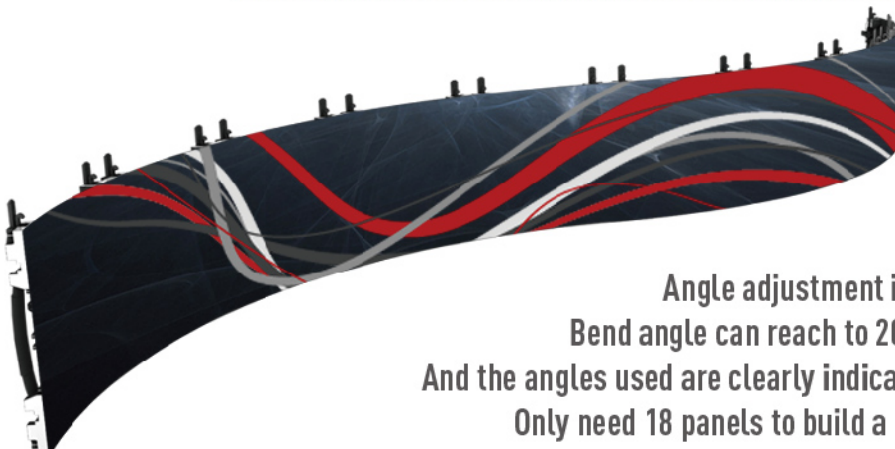

Patented One-Action locking mechanism with positioning pins.

MAGNETIC CONNECTION 02

Magnetic connection is applied for fastening and easy service with positioning pin between two panels.

03

SEPARATE POWER AND DATA UNIT

Separate and exchangeable power and data unit for easy maintenance.

FLEXIBLE MODULES 04

Angle adjustment is easy and fast.
Bend angle can reach to 20° with 5 levels.
And the angles used are clearly indicated with marks.
Only need 18 panels to build a complete circle screen with diameter 2.864m(9'5").