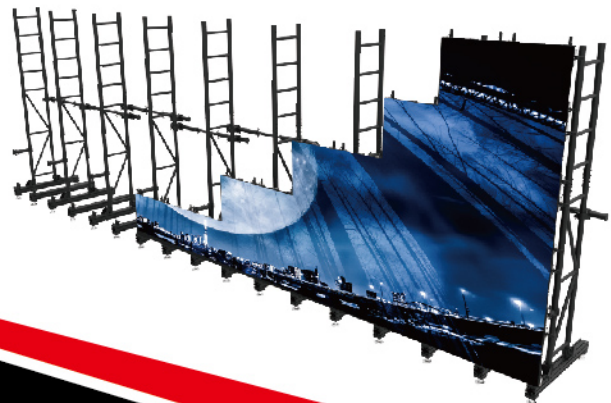

06

STACKING AND HANGING SYSTEM OPTIONAL

Hanging System

User friendly system design, total solution package for stacking and hanging applications.

Stacking System