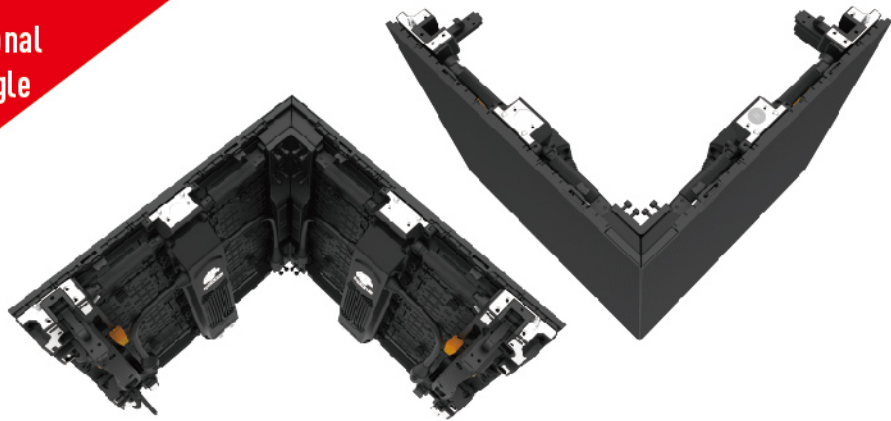

Patented One-Action locking mechanism with positioning pins.

MAGNETIC CONNECTION 02

Magnetic connection is applied for fastening and easy service with positioning pin between two panels.

03

SEPARATE POWER AND DATA UNIT

Separate and exchangeable power and data unit for easy maintenance.

FLEXIBLE MODULES 04

Angle adjustment is easy and fast.
Bend angle can reach to 20° with 5 levels.
And the angles used are clearly indicated with marks.
Only need 18 panels to build a complete circle screen with diameter 2.864m(9'5").

FLAT PANEL AND CORNER PANEL OPTIONAL

05

CORNER PANEL

Corner panel is optional for creative right angle LED display solution.

FLAT PANEL

Flat panel is optional for building standard straight screen.

Flat panel and corner panel are compatible with standard wave panel.