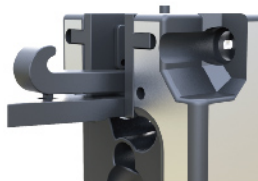

PERFECT WAVE SCREEN SOLUTIONS

ABNORMITY SHAPE

CONCAVE & CONVEX FLEXIBLE PANEL

Highly flexible, ultra-thin, super-light and featuring full black LED, the X Series is the perfect wave screen for your choice!

Patented One-Action locking mechanism with positioning pins.

MAGNETIC CONNECTION 02

Magnetic connection is applied for fastening and easy service with positioning pin between two panels.

03

SEPARATE POWER AND DATA UNIT

Separate and exchangeable power and data unit for easy maintenance.

FLEXIBLE MODULES 04

Angle adjustment is easy and fast.
Bend angle can reach to 20° with 5 levels.
And the angles used are clearly indicated with marks.
Only need 18 panels to build a complete circle screen with diameter 2.864m(9'5").

FLAT PANEL AND CORNER PANEL OPTIONAL

05

CORNER PANEL

Corner panel is optional for creative right angle LED display solution.

FLAT PANEL

Flat panel is optional for building standard straight screen.

Flat panel and corner panel are compatible with standard wave panel.