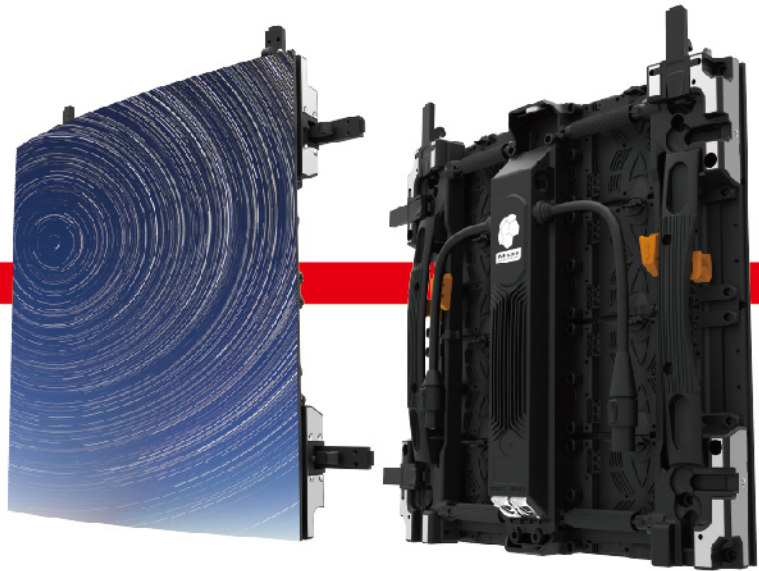

PERFECT WAVE SCREEN SOLUTIONS

ABNORMITY SHAPE

CONCAVE & CONVEX FLEXIBLE PANEL

Highly flexible, ultra-thin, super-light and featuring full black LED, the X Series is the perfect wave screen for your choice!

Patented One-Action locking mechanism with positioning pins.

MAGNETIC CONNECTION 02

Magnetic connection is applied for fastening and easy service with positioning pin between two panels.

03

SEPARATE POWER AND DATA UNIT

Separate and exchangeable power and data unit for easy maintenance.

FLEXIBLE MODULES 04

Angle adjustment is easy and fast.
Bend angle can reach to 20° with 5 levels.
And the angles used are clearly indicated with marks.
Only need 18 panels to build a complete circle screen with diameter 2.864m(9'5").

FLAT PANEL AND CORNER PANEL OPTIONAL

05

CORNER PANEL

Corner panel is optional for creative right angle LED display solution.

FLAT PANEL

Flat panel is optional for building standard straight screen.

Flat panel and corner panel are compatible with standard wave panel.