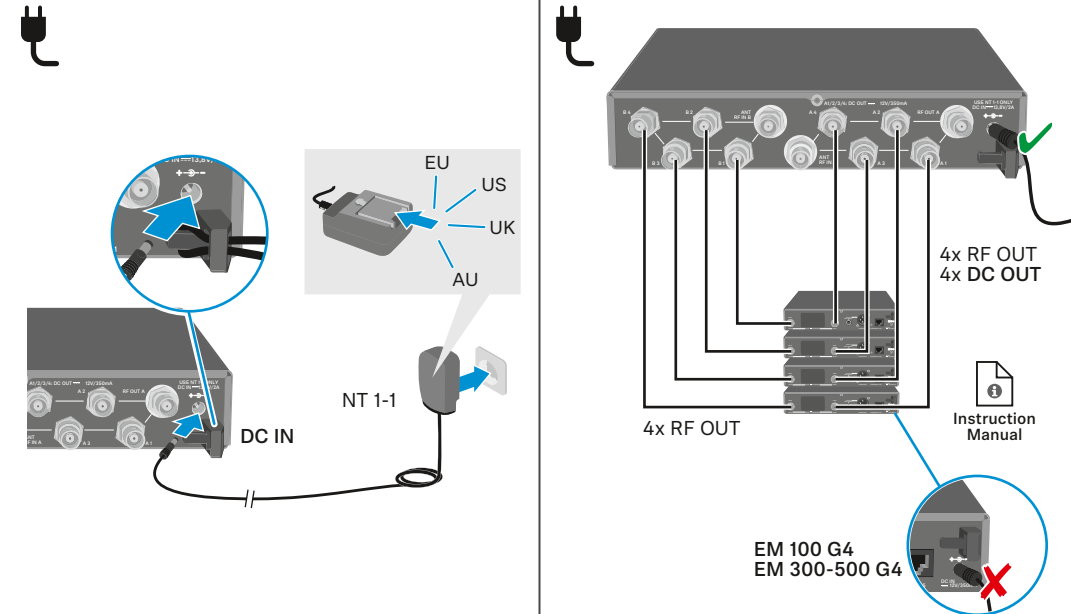

Setup

Operating elements

Block diagram

Connecting devices

A: Connecting the receivers

B: Linking two 4-channel systems

ON/OFF

ON/Standby

	ASA 214
short	on
long	standby

OFF

Remote antennas, maximum cable lengths and antenna boosters → Instruction Manual

C: Two antennas supply an 8-channel system