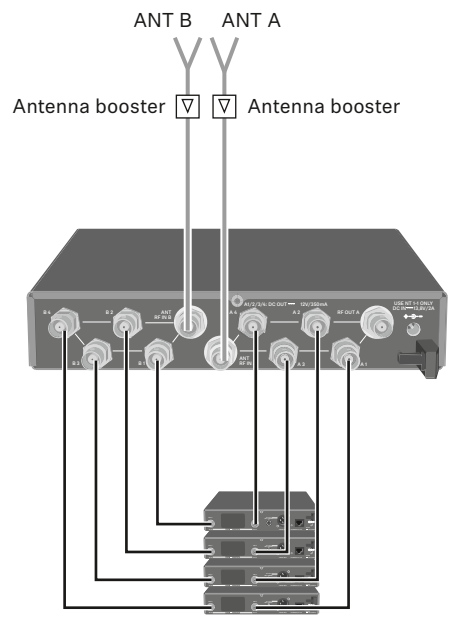

Setup

Operating elements

Block diagram

Connecting devices

A: Connecting the receivers

B: Linking two 4-channel systems

ON/OFF

ON/Standby

	ASA 214
short	on
long	standby

OFF

Remote antennas, maximum cable lengths and antenna boosters → Instruction Manual

C: Two antennas supply an 8-channel system