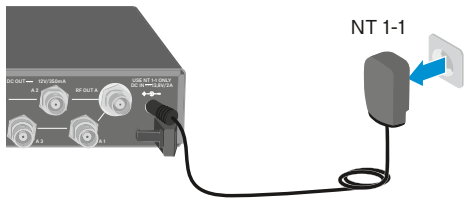

Setup

Operating elements

Block diagram

Connecting devices

A: Connecting the receivers

B: Linking two 4-channel systems

ON/OFF

ON/Standby

	ASA 214
short	on
long	standby

OFF

Remote antennas, maximum cable lengths and antenna boosters → Instruction Manual

C: Two antennas supply an 8-channel system