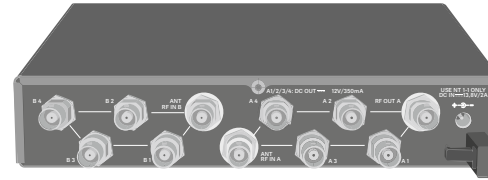

Setup

Operating elements

Block diagram

Connecting devices

A: Connecting the receivers

B: Linking two 4-channel systems

ON/OFF

ON/Standby

	ASA 214
short	on
long	standby

OFF

Remote antennas, maximum cable lengths and antenna boosters → Instruction Manual

C: Two antennas supply an 8-channel system