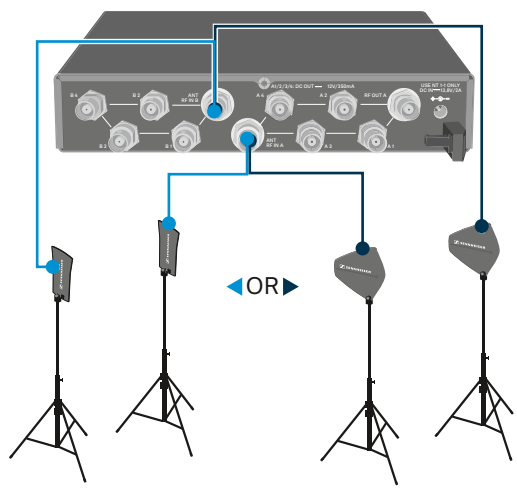

Setup

Operating elements

Block diagram

Connecting devices

A: Connecting the receivers

B: Linking two 4-channel systems

ON/OFF

ON/Standby

	ASA 214
short	on
long	standby

OFF

Remote antennas, maximum cable lengths and antenna boosters → Instruction Manual

C: Two antennas supply an 8-channel system