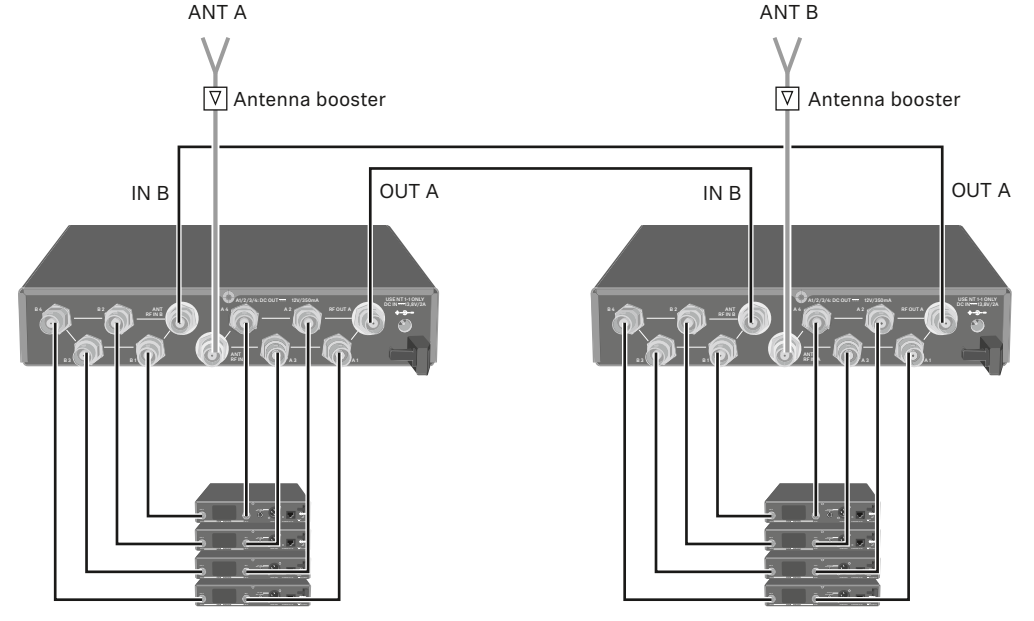

Setup

Operating elements

Block diagram

Connecting devices

A: Connecting the receivers

B: Linking two 4-channel systems

ON/OFF

ON/Standby

	ASA 214
short	on
long	standby

OFF

Remote antennas, maximum cable lengths and antenna boosters → Instruction Manual

C: Two antennas supply an 8-channel system