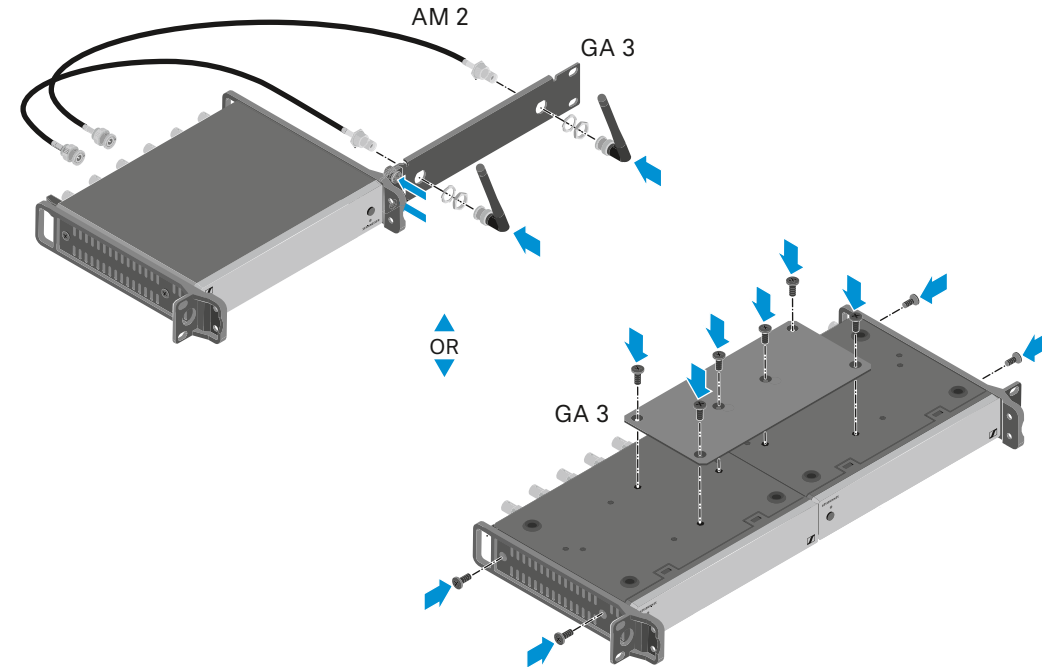

Setup

Operating elements

Block diagram

Connecting devices

A: Connecting the receivers

B: Linking two 4-channel systems

ON/OFF

ON/Standby

	ASA 214
short	on
long	standby

OFF

Remote antennas, maximum cable lengths and antenna boosters → Instruction Manual

C: Two antennas supply an 8-channel system